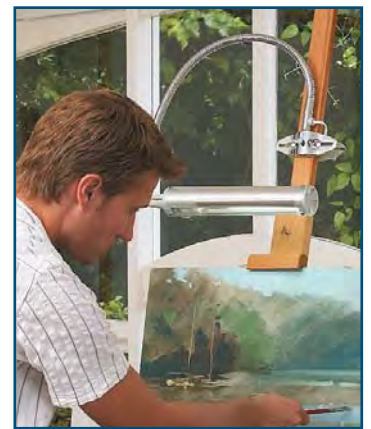

- The only art tracing light box with Daylight™ technology!
- Easy tracing and embossing of drawings, pictures and designs
- 8w Daylight™ energy saving tube (45w)
- Sized for A4 paper in both landscape & portrait format
- Replacement bulb: D12600