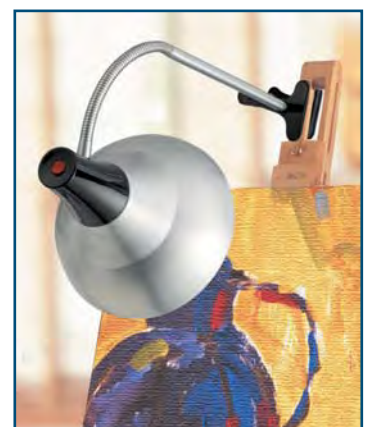

- The only art tracing light box with Daylight™ technology!
- Easy tracing and embossing of drawings, pictures and designs
- 8w Daylight™ energy saving tube (45w)
- Sized for A4 paper in both landscape & portrait format
- Replacement bulb: D12600