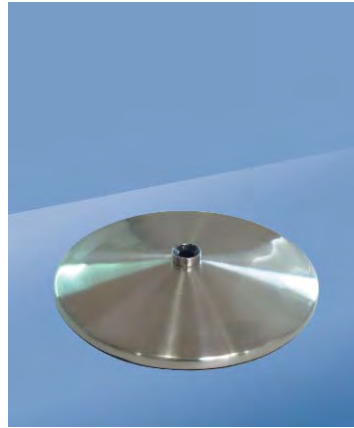

# Accessories & Extra lenses

**Large Table Base**  
D52060, White

- Suitable for D/E22080, 23080 & 32500, N1030
- Dimensions: 8 x 21 x 28 mm
- Weight: 13.5Kg

**Small Table Base**  
D52050, White

- Suitable for D/E22030-01, 21000-01, N1020
- Dimensions: 8 x 23 x 23 mm
- Weight: 9Kg