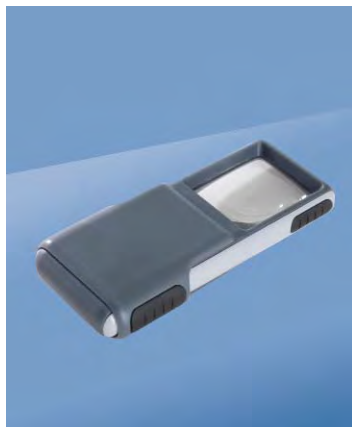

**Stitchmaster Seat Stand**  
D52015, Wood

- Lightweight height adjustable wooden seat stand
- Stitch for hours in complete comfort in any chair
- Suitable for any type of frame (bar, roller and hoops) up to 53cm
- Quick & easy to set up (frame not included)

# LED Magnifiers

**3-in-1 LED Handheld Magnifier**  
D95052, Grey

- 3-in-1 Design, 3 magnifiers for ALL close-up tasks with built-in stand
- Daylight LEDs reduce eye-strain & improve contrast
- 1. 110mm ø lens (1.9X)
- 2. 75mm ø lens (2.3X)
- 3. 90 x 55mm lens (2.1X) with 20mm inset lens (8.5X)
- Batteries not included. Requires 3 x AAA batteries
- LEDs never need replacement